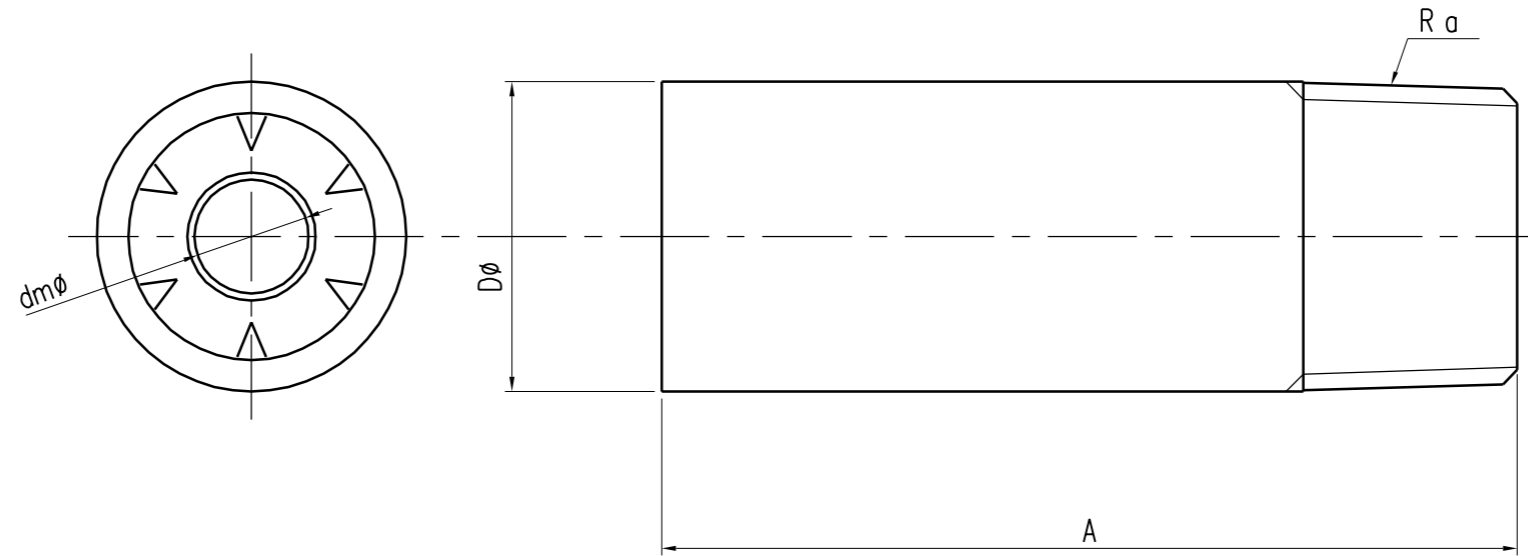

BURNER DESIGNATION	A	D $\phi$	dm $\phi$	R $\alpha$
6SSO	30	10.5	2	1/8
8SSO	35	13.8	4	1/4
10SSO	40	17.3	5	3/8
15SSO	60	21.7	8	1/2
20SSO	65	27.2	10	3/4
25SSO	75	34	14	1

SWIRL PILOTED STICK-TIGHT BURNER (SSO)

EXTERNAL DIMENSION

 **TAKAMITSU Co.,Ltd.**

BURNER DESIGNATION	A	D $\phi$	dm $\phi$	Rc X
10SS	35	35	6.5	3/8
15SS	41	40	8.5	1/2
20SS	45	50	12	3/4
25SS	50	55	14	1
40SS	70	70	26	1 1/2

SWIRL PILOTED STICK-TIGHT BURNER (SS)

EXTERNAL DIMENSION

 **TAKAMITSU Co.,Ltd.**