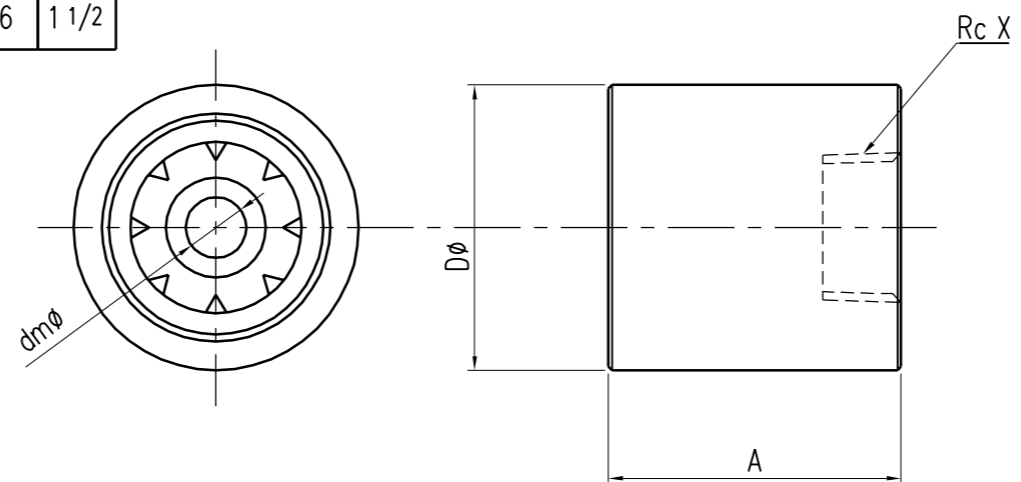

BURNER DESIGNATION	A	D $\phi$	dm $\phi$	R $\alpha$
6SSO	30	10.5	2	1/8
8SSO	35	13.8	4	1/4
10SSO	40	17.3	5	3/8
15SSO	60	21.7	8	1/2
20SSO	65	27.2	10	3/4
25SSO	75	34	14	1

SWIRL PILOTED STICK-TIGHT BURNER (SSO)

EXTERNAL DIMENSION

 **TAKAMITSU Co.,Ltd.**

BURNER DESIGNATION	A	D $\phi$	dm $\phi$	Rc X
10SS	35	35	6.5	3/8
15SS	41	40	8.5	1/2
20SS	45	50	12	3/4
25SS	50	55	14	1
40SS	70	70	26	1 1/2

SWIRL PILOTED STICK-TIGHT BURNER (SS)